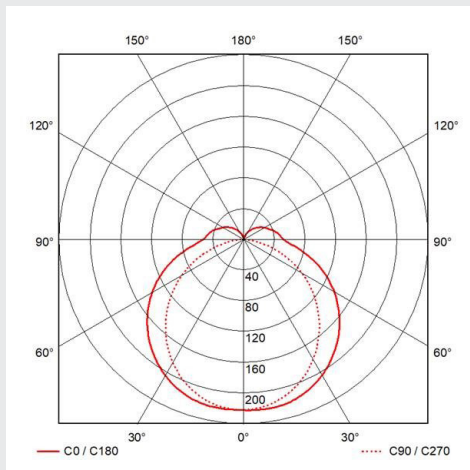

For Sabre CCT batten with integral microwave sensor, add /MS to product code: eg SB51/MS-CCT or SB51E/MS-CCT

Automatic Circuit Breaker Type:	B6	B10	B13	B16	B20	C10	C13	C16	C20
Rated Current:	6A	10A	13A	16A	20A	10A	13A	16A	20A
Cable (mm):	1.5	1.5	1.5	2.5	2.5	1.5	1.5	2.5	2.5
SB41-CCT	19	51	85	130	202	84	142	220	332
SB42-CCT	10	26	44	66	104	43	73	113	170
SB51-CCT	11	28	47	72	112	47	79	122	184
SB52-CCT	7	19	32	48	75	31	53	82	123
SB61-CCT	8	21	35	53	83	34	58	90	136
SB62-CCT	5	14	23	35	55	23	39	60	91

Light Distribution Curve

www.redarrowelectrical.co.uk