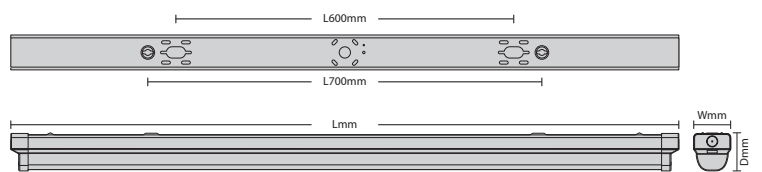

Product Code	Dimensions
SB41/42	L: 1200 x W: 67 x D: 68 mm
SB51/52	L: 1500 x W: 67 x D: 68 mm
SB61/62	L: 1800 x W: 67 x D: 68 mm